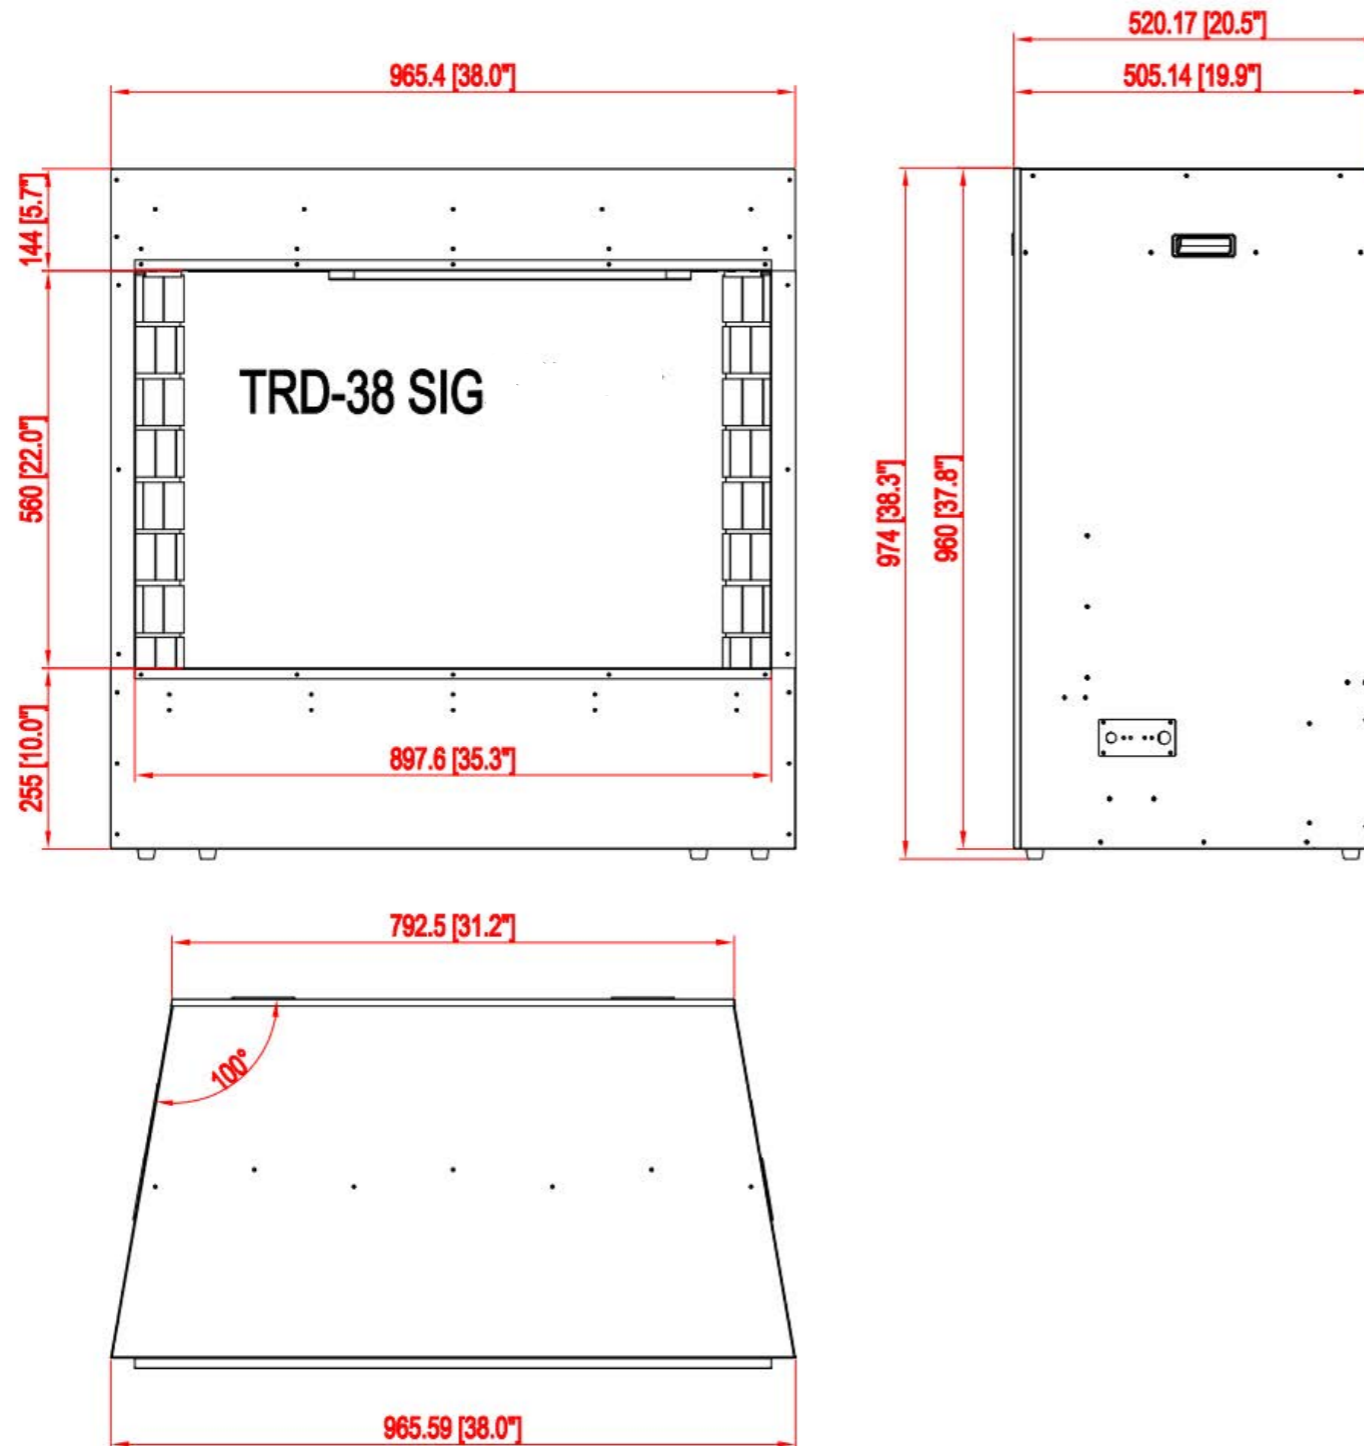

Amantii TRD powered by Dimplex Optimyst

TRD SIGNATURE SERIES

Built-in Electric Cassette

Product Dimensions:

TECHNICAL SPECIFICATIONS		
VOLTS		120V 60Hz
AMPS		12.5
WATTS		1465 W
HEATER	HIGH	1465 watts
	LOW	750 watts
NO HEATER		32.6 watts
LAMPS	TYPE	LED
	WATTS	
	TOTAL WATTS	32 watts
ROTOR MOTOR		1 at 2.9 watts
HEIGHT,WIDTH,DEPTH		38.3" x 38.0" x 20.5"
GLASS VIEWING OPENING		22.0" X 35.3"
GLASS SIZE		22" X 35.3"
SHIPPING SIZE		42 3/10" x 42 1/8" x 25 1/2"
SHIPPING WEIGHT		101.4 lbs
	UNIT	81.6 lbs
GLASS FRONT		Included
PLUG LOCATION		Left Side
CORD LENGTH		76"
APPROX. HEATING AREA		400 sq ft

SERIES	MODEL		REV
SIGNATURE	TRD-38 SIG		1
SCALE 1"=1'-0"	DATE: 10/30/2023	SHEET 1 OF 1	

Amantii TRD powered by Dimplex Optimyst Built-in Electric Cassette

Product Dimensions:

MEDIA TRAY

Amantii TRD powered by Dimplex Optimyst

TRD SIGNATURE SERIES

Built-in Electric Cassette

Product Dimensions:

TECHNICAL SPECIFICATIONS		
VOLTS		120V 60Hz
AMPS		12.5
WATTS		1465 W
HEATER	HIGH	1465 watts
	LOW	750 watts
NO HEATER		32.6 watts
LAMPS	TYPE	LED
	WATTS	
	TOTAL WATTS	32 watts
ROTOR MOTOR		1 at 2.9 watts
HEIGHT,WIDTH,DEPTH		97.2cm x 96.5 x 52.07 cm
GLASS VIEWING OPENING		55.88 X 88.9 cm
GLASS SIZE		55.88 X 88.9 cm
SHIPPING SIZE		107.4 x 106.9 x 64.77 cm
SHIPPING WEIGHT		46 Kgs
	UNIT	37 Kgs
	GLASS FRONT	Included
PLUG LOCATION		Left Side
CORD LENGTH		193 cm
APPROX. HEATING AREA		37 sqm

Amantii

SIGNATURE	MODEL		REV
	TRD-38 SIG		1
SCALE 1:12	DATE: 10/30/2023	SHEET 1 OF 1	

Amantii TRD powered by Dimplex Optimyst Built-in Electric Cassette

Product Dimensions:

MEDIA TRAY