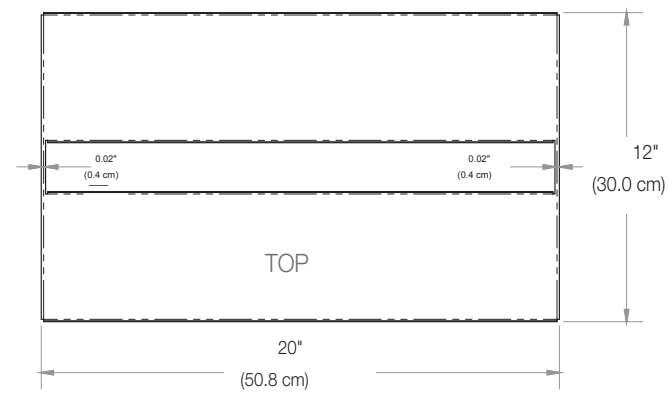

Amantii TRD powered by Dimplex Optimyst

TRD SIGNATURE SERIES

Built-in Electric Cassette

Product Dimensions:

TECHNICAL SPECIFICATIONS		
VOLTS		120V 60Hz
AMPS		12.5
WATTS		1465 W
HEATER	HIGH	1465 watts
	LOW	750 watts
NO HEATER		32.6 watts
LAMPS	TYPE	LED
	WATTS	
	TOTAL WATTS	32 watts
ROTOR MOTOR		1 at 2.9 watts
HEIGHT,WIDTH,DEPTH		38.3" x 38.0" x 20.5"
GLASS VIEWING OPENING		22.0" X 35.3"
GLASS SIZE		22" X 35.3"
SHIPPING SIZE		42 3/10" x 42 1/8" x 25 1/2"
SHIPPING WEIGHT		101.4 lbs
	UNIT	81.6 lbs
GLASS FRONT		Included
PLUG LOCATION		Left Side
CORD LENGTH		76"
APPROX. HEATING AREA		400 sq ft

SERIES	MODEL		REV
SIGNATURE	TRD-38 SIG		1
SCALE 1"=1'-0"	DATE: 10/30/2023	SHEET 1 OF 1	

Amantii TRD powered by Dimplex Optimyst Built-in Electric Cassette

Product Dimensions:

MEDIA TRAY

Amantii TRD powered by Dimplex Optimyst

TRD SIGNATURE SERIES

Built-in Electric Cassette

Product Dimensions:

TECHNICAL SPECIFICATIONS		
VOLTS		120V 60Hz
AMPS		12.5
WATTS		1465 W
HEATER	HIGH	1465 watts
	LOW	750 watts
NO HEATER		32.6 watts
LAMPS	TYPE	LED
	WATTS	
	TOTAL WATTS	32 watts
ROTOR MOTOR		1 at 2.9 watts
HEIGHT,WIDTH,DEPTH		97.2cm x 96.5 x 52.07 cm
GLASS VIEWING OPENING		55.88 X 88.9 cm
GLASS SIZE		55.88 X 88.9 cm
SHIPPING SIZE		107.4 x 106.9 x 64.77 cm
SHIPPING WEIGHT		46 Kgs
	UNIT	37 Kgs
	GLASS FRONT	Included
PLUG LOCATION		Left Side
CORD LENGTH		193 cm
APPROX. HEATING AREA		37 sqm

Amantii

SIGNATURE	MODEL		REV
	TRD-38 SIG		1
SCALE 1:12	DATE: 10/30/2023	SHEET 1 OF 1	

Amantii TRD powered by Dimplex Optimyst Built-in Electric Cassette

Product Dimensions:

MEDIA TRAY