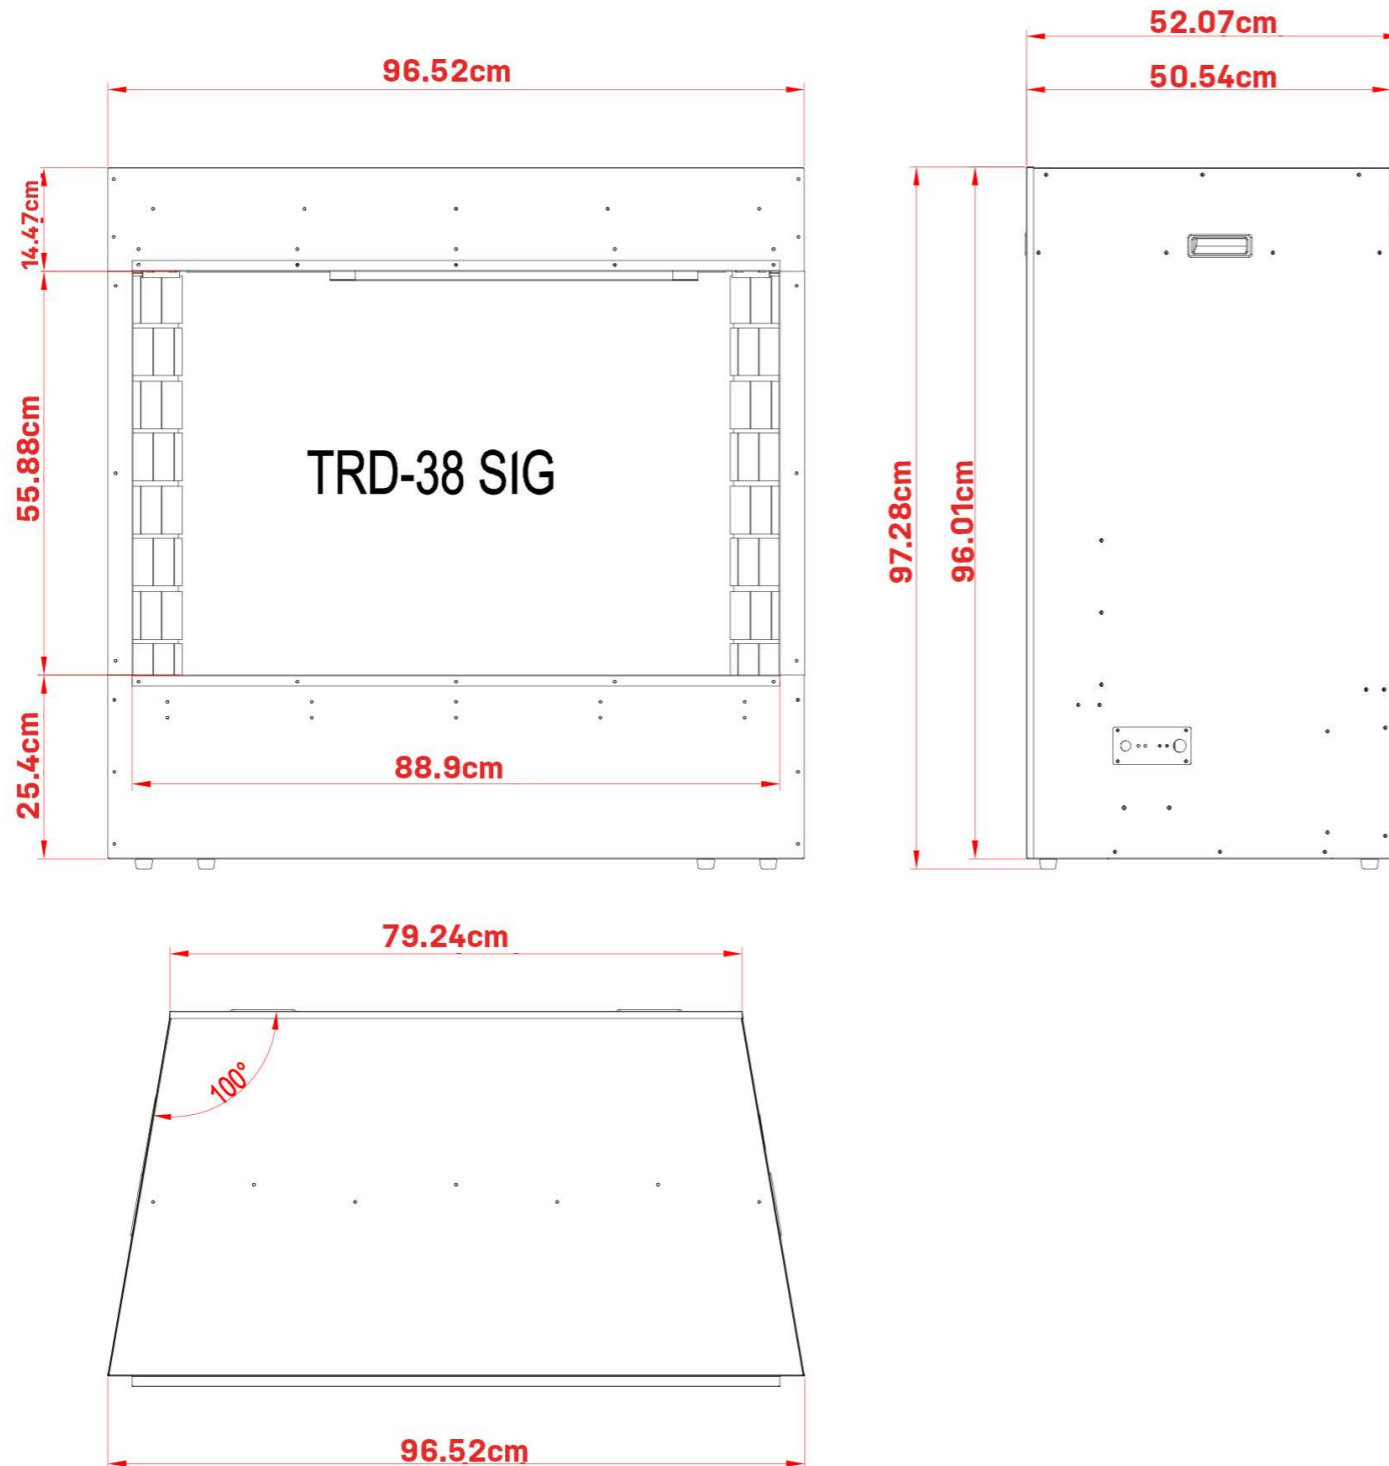

Amantii TRD powered by Dimplex Optimyst

TRD SIGNATURE SERIES

Built-in Electric Cassette

Product Dimensions:

TECHNICAL SPECIFICATIONS		
VOLTS		120V 60Hz
AMPS		12.5
WATTS		1465 W
HEATER	HIGH	1465 watts
	LOW	750 watts
NO HEATER		32.6 watts
LAMPS	TYPE	LED
	WATTS	
	TOTAL WATTS	32 watts
ROTOR MOTOR		1 at 2.9 watts
HEIGHT,WIDTH,DEPTH		38.3" x 38.0" x 20.5"
GLASS VIEWING OPENING		22.0" X 35.3"
GLASS SIZE		22" X 35.3"
SHIPPING SIZE		42 3/10" x 42 1/8" x 25 1/2"
SHIPPING WEIGHT		101.4 lbs
	UNIT	81.6 lbs
GLASS FRONT		Included
PLUG LOCATION		Left Side
CORD LENGTH		76"
APPROX. HEATING AREA		400 sq ft

SERIES	MODEL		REV
SIGNATURE	TRD-38 SIG		1
SCALE 1"=1'-0"	DATE: 10/30/2023	SHEET 1 OF 1	

Amantii TRD powered by Dimplex Optimyst Built-in Electric Cassette

Product Dimensions:

MEDIA TRAY

Amantii TRD powered by Dimplex Optimyst

TRD SIGNATURE SERIES

Built-in Electric Cassette

Product Dimensions:

TECHNICAL SPECIFICATIONS		
VOLTS		120V 60Hz
AMPS		12.5
WATTS		1465 W
HEATER	HIGH	1465 watts
	LOW	750 watts
NO HEATER		32.6 watts
LAMPS	TYPE	LED
	WATTS	
	TOTAL WATTS	32 watts
ROTOR MOTOR		1 at 2.9 watts
HEIGHT,WIDTH,DEPTH		97.2cm x 96.5 x 52.07 cm
GLASS VIEWING OPENING		55.88 X 88.9 cm
GLASS SIZE		55.88 X 88.9 cm
SHIPPING SIZE		107.4 x 106.9 x 64.77 cm
SHIPPING WEIGHT		46 Kgs
	UNIT	37 Kgs
	GLASS FRONT	Included
PLUG LOCATION		Left Side
CORD LENGTH		193 cm
APPROX. HEATING AREA		37 sqm

Amantii

SIGNATURE	MODEL		REV
	TRD-38 SIG		1
SCALE 1:12	DATE: 10/30/2023	SHEET 1 OF 1	

Amantii TRD powered by Dimplex Optimyst Built-in Electric Cassette

Product Dimensions:

MEDIA TRAY