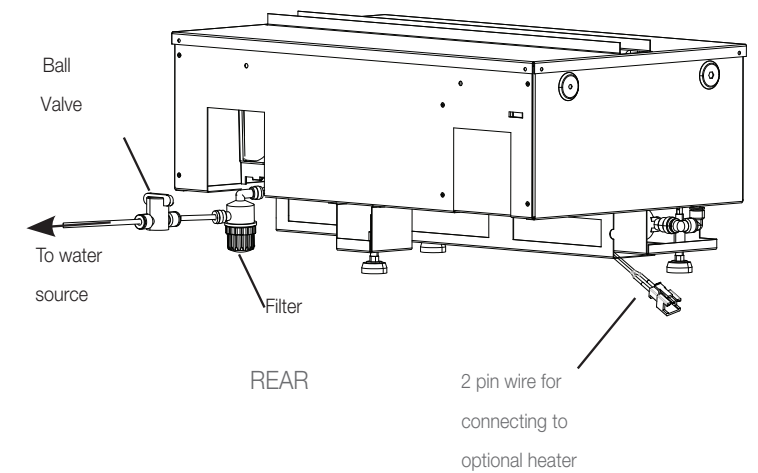

Amantii TRD powered by Dimplex Optimyst

TRD SIGNATURE SERIES

Built-in Electric Cassette

Product Dimensions:

TECHNICAL SPECIFICATIONS		
VOLTS		120V 60Hz
AMPS		12.5
WATTS		1465 W
HEATER	HIGH	1465 watts
	LOW	750 watts
NO HEATER		32.6 watts
LAMPS	TYPE	LED
	WATTS	
	TOTAL WATTS	32 watts
ROTOR MOTOR		1 at 2.9 watts
HEIGHT,WIDTH,DEPTH		38.3" x 38.0" x 20.5"
GLASS VIEWING OPENING		22.0" X 35.3"
GLASS SIZE		22" X 35.3"
SHIPPING SIZE		42 3/10" x 42 1/8" x 25 1/2"
SHIPPING WEIGHT		101.4 lbs
	UNIT	81.6 lbs
GLASS FRONT		Included
PLUG LOCATION		Left Side
CORD LENGTH		76"
APPROX. HEATING AREA		400 sq ft

SERIES	MODEL		REV
SIGNATURE	TRD-38 SIG		1
SCALE 1"=1'-0"	DATE: 10/30/2023	SHEET 1 OF 1	

Amantii TRD powered by Dimplex Optimyst Built-in Electric Cassette

Product Dimensions:

MEDIA TRAY

Amantii TRD powered by Dimplex Optimyst

TRD SIGNATURE SERIES

Built-in Electric Cassette

Product Dimensions:

TECHNICAL SPECIFICATIONS		
VOLTS		120V 60Hz
AMPS		12.5
WATTS		1465 W
HEATER	HIGH	1465 watts
	LOW	750 watts
NO HEATER		32.6 watts
LAMPS	TYPE	LED
	WATTS	
	TOTAL WATTS	32 watts
ROTOR MOTOR		1 at 2.9 watts
HEIGHT,WIDTH,DEPTH		97.2cm x 96.5 x 52.07 cm
GLASS VIEWING OPENING		55.88 X 88.9 cm
GLASS SIZE		55.88 X 88.9 cm
SHIPPING SIZE		107.4 x 106.9 x 64.77 cm
SHIPPING WEIGHT		46 Kgs
	UNIT	37 Kgs
	GLASS FRONT	Included
PLUG LOCATION		Left Side
CORD LENGTH		193 cm
APPROX. HEATING AREA		37 sqm

Amantii

SIGNATURE	MODEL		REV
	TRD-38 SIG		1
SCALE 1:12	DATE: 10/30/2023	SHEET 1 OF 1	

Amantii TRD powered by Dimplex Optimyst Built-in Electric Cassette

Product Dimensions:

MEDIA TRAY