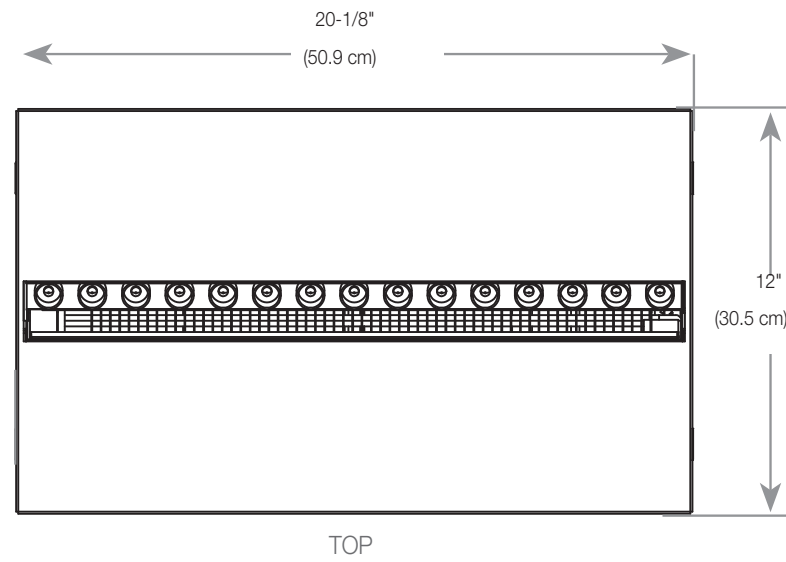

Amantii TRD powered by Dimplex Optimyst

TRD SIGNATURE SERIES

Built-in Electric Cassette

Product Dimensions:

TECHNICAL SPECIFICATIONS		
VOLTS		120V 60Hz
AMPS		12.5
WATTS		1465 W
HEATER	HIGH	1465 watts
	LOW	750 watts
NO HEATER		32.6 watts
LAMPS	TYPE	LED
	WATTS	
	TOTAL WATTS	32 watts
ROTOR MOTOR		1 at 2.9 watts
HEIGHT,WIDTH,DEPTH		38.3" x 38.0" x 20.5"
GLASS VIEWING OPENING		22.0" X 35.3"
GLASS SIZE		22" X 35.3"
SHIPPING SIZE		42 3/10" x 42 1/8" x 25 1/2"
SHIPPING WEIGHT		101.4 lbs
	UNIT	81.6 lbs
GLASS FRONT		Included
PLUG LOCATION		Left Side
CORD LENGTH		76"
APPROX. HEATING AREA		400 sq ft

SERIES	MODEL		REV
SIGNATURE	TRD-38 SIG		1
SCALE 1"=1'-0"	DATE: 10/30/2023	SHEET 1 OF 1	

Amantii TRD powered by Dimplex Optimyst Built-in Electric Cassette

Product Dimensions:

MEDIA TRAY

Amantii TRD powered by Dimplex Optimyst

TRD SIGNATURE SERIES

Built-in Electric Cassette

Product Dimensions:

TECHNICAL SPECIFICATIONS		
VOLTS		120V 60Hz
AMPS		12.5
WATTS		1465 W
HEATER	HIGH	1465 watts
	LOW	750 watts
NO HEATER		32.6 watts
LAMPS	TYPE	LED
	WATTS	
	TOTAL WATTS	32 watts
ROTOR MOTOR		1 at 2.9 watts
HEIGHT,WIDTH,DEPTH		97.2cm x 96.5 x 52.07 cm
GLASS VIEWING OPENING		55.88 X 88.9 cm
GLASS SIZE		55.88 X 88.9 cm
SHIPPING SIZE		107.4 x 106.9 x 64.77 cm
SHIPPING WEIGHT		46 Kgs
	UNIT	37 Kgs
	GLASS FRONT	Included
PLUG LOCATION		Left Side
CORD LENGTH		193 cm
APPROX. HEATING AREA		37 sqm

Amantii

SIGNATURE	MODEL		REV
	TRD-38 SIG		1
SCALE 1:12	DATE: 10/30/2023	SHEET 1 OF 1	

Amantii TRD powered by Dimplex Optimyst Built-in Electric Cassette

Product Dimensions:

MEDIA TRAY