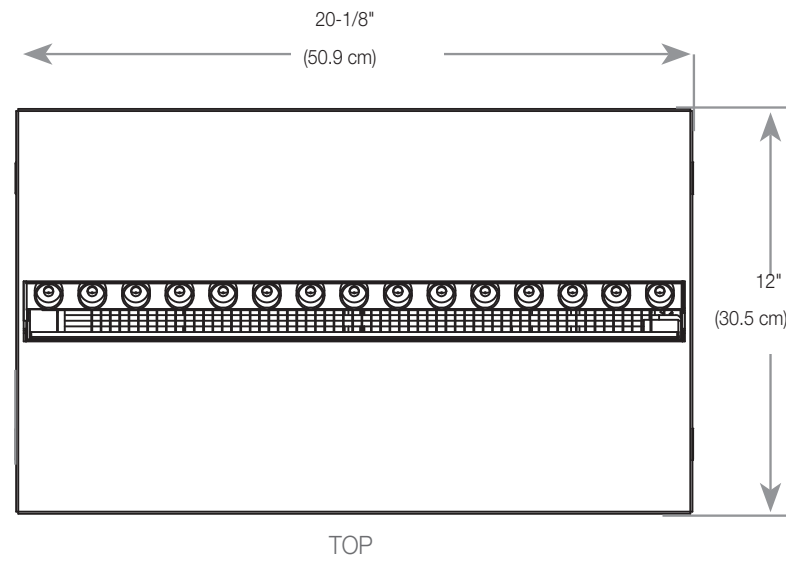

Amantii TRD powered by Dimplex Optimyst

TRD SIGNATURE SERIES

Built-in Electric Cassette

Product Dimensions:

TECHNICAL SPECIFICATIONS		
VOLTS		120V 60Hz
AMPS		12.5
WATTS		1465 W
HEATER	HIGH	1465 watts
	LOW	750 watts
NO HEATER		32.6 watts
LAMPS	TYPE	LED
	WATTS	
	TOTAL WATTS	32 watts
ROTOR MOTOR		1 at 2.9 watts
HEIGHT,WIDTH,DEPTH		38.3" x 38.0" x 20.5"
GLASS VIEWING OPENING		22.0" X 35.3"
GLASS SIZE		22" X 35.3"
SHIPPING SIZE		42 3/10" x 42 1/8" x 25 1/2"
SHIPPING WEIGHT		101.4 lbs
	UNIT	81.6 lbs
GLASS FRONT		Included
PLUG LOCATION		Left Side
CORD LENGTH		76"
APPROX. HEATING AREA		400 sq ft

TRD SIGNATURE SERIES

Built-in Electric Cassette

Product Dimensions:

TECHNICAL SPECIFICATIONS		
VOLTS		120V 60Hz
AMPS		12.5
WATTS		1465 W
HEATER	HIGH	1465 watts
	LOW	750 watts
NO HEATER		32.6 watts
LAMPS	TYPE	LED
	WATTS	
	TOTAL WATTS	32 watts
ROTOR MOTOR		1 at 2.9 watts
HEIGHT,WIDTH,DEPTH		97.2cm x 96.5 x 52.07 cm
GLASS VIEWING OPENING		55.88 X 88.9 cm
GLASS SIZE		55.88 X 88.9 cm
SHIPPING SIZE		107.4 x 106.9 x 64.77 cm
SHIPPING WEIGHT		46 Kgs
	UNIT	37 Kgs
	GLASS FRONT	Included
PLUG LOCATION		Left Side
CORD LENGTH		193 cm
APPROX. HEATING AREA		37 sqm

Amantii

SIGNATURE	MODEL		REV
	TRD-38 SIG		1
SCALE 1:12	DATE: 10/30/2023	SHEET 1 OF 1	

Amantii TRD powered by Dimplex Optimyst Built-in Electric Cassette

Product Dimensions:

MEDIA TRAY