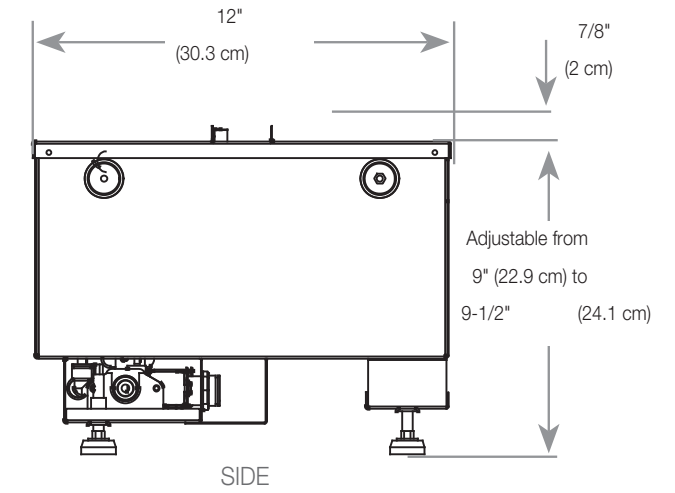

Amantii TRD powered by Dimplex Optimyst

TRD SIGNATURE SERIES

Built-in Electric Cassette

Product Dimensions:

TECHNICAL SPECIFICATIONS		
VOLTS		120V 60Hz
AMPS		12.5
WATTS		1465 W
HEATER	HIGH	1465 watts
	LOW	750 watts
NO HEATER		32.6 watts
LAMPS	TYPE	LED
	WATTS	
	TOTAL WATTS	32 watts
ROTOR MOTOR		1 at 2.9 watts
HEIGHT,WIDTH,DEPTH		38.3" x 38.0" x 20.5"
GLASS VIEWING OPENING		22.0" X 35.3"
GLASS SIZE		22" X 35.3"
SHIPPING SIZE		42 3/10" x 42 1/8" x 25 1/2"
SHIPPING WEIGHT		101.4 lbs
	UNIT	81.6 lbs
GLASS FRONT		Included
PLUG LOCATION		Left Side
CORD LENGTH		76"
APPROX. HEATING AREA		400 sq ft

SERIES	MODEL		REV
SIGNATURE	TRD-38 SIG		1
SCALE 1"=1'-0"	DATE: 10/30/2023	SHEET 1 OF 1	

Amantii TRD powered by Dimplex Optimyst Built-in Electric Cassette

Product Dimensions:

MEDIA TRAY

Amantii TRD powered by Dimplex Optimyst

TRD SIGNATURE SERIES

Built-in Electric Cassette

Product Dimensions:

TECHNICAL SPECIFICATIONS		
VOLTS		120V 60Hz
AMPS		12.5
WATTS		1465 W
HEATER	HIGH	1465 watts
	LOW	750 watts
NO HEATER		32.6 watts
LAMPS	TYPE	LED
	WATTS	
	TOTAL WATTS	32 watts
ROTOR MOTOR		1 at 2.9 watts
HEIGHT,WIDTH,DEPTH		97.2cm x 96.5 x 52.07 cm
GLASS VIEWING OPENING		55.88 X 88.9 cm
GLASS SIZE		55.88 X 88.9 cm
SHIPPING SIZE		107.4 x 106.9 x 64.77 cm
SHIPPING WEIGHT		46 Kgs
	UNIT	37 Kgs
	GLASS FRONT	Included
PLUG LOCATION		Left Side
CORD LENGTH		193 cm
APPROX. HEATING AREA		37 sqm

Amantii

SIGNATURE	MODEL		REV
	TRD-38 SIG		1
SCALE 1:12	DATE: 10/30/2023	SHEET 1 OF 1	

Amantii TRD powered by Dimplex Optimyst Built-in Electric Cassette

Product Dimensions:

MEDIA TRAY