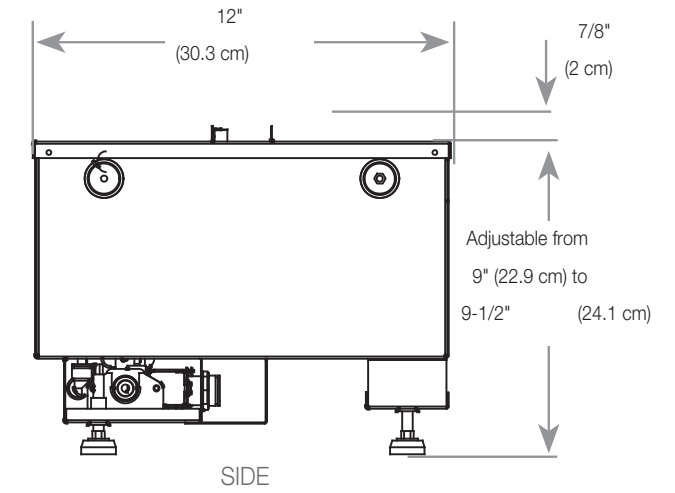

Amantii TRD powered by Dimplex Optimyst

TRD SIGNATURE SERIES

Built-in Electric Cassette

Product Dimensions:

TECHNICAL SPECIFICATIONS		
VOLTS		120V 60Hz
AMPS		12.5
WATTS		1465 W
HEATER	HIGH	1465 watts
	LOW	750 watts
NO HEATER		32.6 watts
LAMPS	TYPE	LED
	WATTS	
	TOTAL WATTS	32 watts
ROTOR MOTOR		1 at 2.9 watts
HEIGHT,WIDTH,DEPTH		38.3" x 38.0" x 20.5"
GLASS VIEWING OPENING		22.0" X 35.3"
GLASS SIZE		22" X 35.3"
SHIPPING SIZE		42 3/10" x 42 1/8" x 25 1/2"
SHIPPING WEIGHT		101.4 lbs
	UNIT	81.6 lbs
GLASS FRONT		Included
PLUG LOCATION		Left Side
CORD LENGTH		76"
APPROX. HEATING AREA		400 sq ft

TRD SIGNATURE SERIES

Built-in Electric Cassette

Product Dimensions:

TECHNICAL SPECIFICATIONS		
VOLTS		120V 60Hz
AMPS		12.5
WATTS		1465 W
HEATER	HIGH	1465 watts
	LOW	750 watts
NO HEATER		32.6 watts
LAMPS	TYPE	LED
	WATTS	
	TOTAL WATTS	32 watts
ROTOR MOTOR		1 at 2.9 watts
HEIGHT,WIDTH,DEPTH		97.2cm x 96.5 x 52.07 cm
GLASS VIEWING OPENING		55.88 X 88.9 cm
GLASS SIZE		55.88 X 88.9 cm
SHIPPING SIZE		107.4 x 106.9 x 64.77 cm
SHIPPING WEIGHT		46 Kgs
	UNIT	37 Kgs
	GLASS FRONT	Included
PLUG LOCATION		Left Side
CORD LENGTH		193 cm
APPROX. HEATING AREA		37 sqm

Amantii

SIGNATURE	MODEL		REV
	TRD-38 SIG		1
SCALE 1:12	DATE: 10/30/2023	SHEET 1 OF 1	

Amantii TRD powered by Dimplex Optimyst Built-in Electric Cassette

Product Dimensions:

MEDIA TRAY