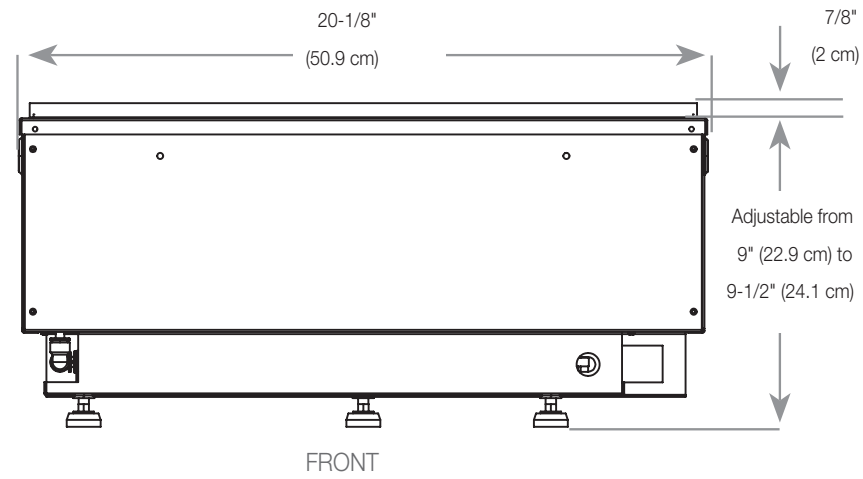

Amantii TRD powered by Dimplex Optimyst Built-in Electric Cassette

Product Dimensions: