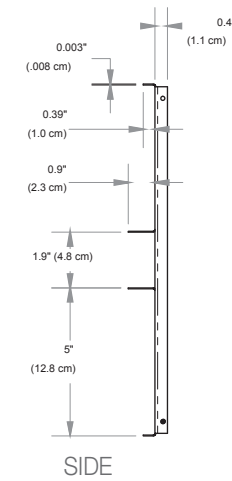

Amantii TRD powered by Dimplex Optimyst

TRD SIGNATURE SERIES

Built-in Electric Cassette

Product Dimensions:

TECHNICAL SPECIFICATIONS		
VOLTS		120V 60Hz
AMPS		12.5
WATTS		1465 W
HEATER	HIGH	1465 watts
	LOW	750 watts
NO HEATER		32.6 watts
LAMPS	TYPE	LED
	WATTS	
	TOTAL WATTS	32 watts
ROTOR MOTOR		1 at 2.9 watts
HEIGHT,WIDTH,DEPTH		38.3" x 38.0" x 20.5"
GLASS VIEWING OPENING		22.0" X 35.3"
GLASS SIZE		22" X 35.3"
SHIPPING SIZE		42 3/10" x 42 1/8" x 25 1/2"
SHIPPING WEIGHT		101.4 lbs
	UNIT	81.6 lbs
GLASS FRONT		Included
PLUG LOCATION		Left Side
CORD LENGTH		76"
APPROX. HEATING AREA		400 sq ft

SERIES	MODEL		REV
SIGNATURE	TRD-38 SIG		1
SCALE 1"=1'-0"	DATE: 10/30/2023	SHEET 1 OF 1	

Amantii TRD powered by Dimplex Optimyst Built-in Electric Cassette

Product Dimensions:

MEDIA TRAY

Amantii TRD powered by Dimplex Optimyst

TRD SIGNATURE SERIES

Built-in Electric Cassette

Product Dimensions:

TECHNICAL SPECIFICATIONS		
VOLTS		120V 60Hz
AMPS		12.5
WATTS		1465 W
HEATER	HIGH	1465 watts
	LOW	750 watts
NO HEATER		32.6 watts
LAMPS	TYPE	LED
	WATTS	
	TOTAL WATTS	32 watts
ROTOR MOTOR		1 at 2.9 watts
HEIGHT,WIDTH,DEPTH		97.2cm x 96.5 x 52.07 cm
GLASS VIEWING OPENING		55.88 X 88.9 cm
GLASS SIZE		55.88 X 88.9 cm
SHIPPING SIZE		107.4 x 106.9 x 64.77 cm
SHIPPING WEIGHT		46 Kgs
	UNIT	37 Kgs
	GLASS FRONT	Included
PLUG LOCATION		Left Side
CORD LENGTH		193 cm
APPROX. HEATING AREA		37 sqm

Amantii

SIGNATURE	MODEL		REV
	TRD-38 SIG		1
SCALE 1:12	DATE: 10/30/2023	SHEET 1 OF 1	

Amantii TRD powered by Dimplex Optimyst Built-in Electric Cassette

Product Dimensions:

MEDIA TRAY