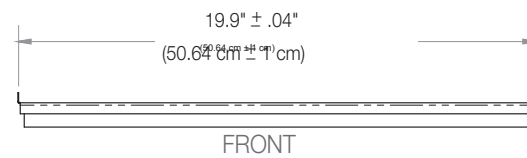

Amantii TRD powered by Dimplex Optimyst

TRD SIGNATURE SERIES

Built-in Electric Cassette

Product Dimensions:

TECHNICAL SPECIFICATIONS		
VOLTS		120V 60Hz
AMPS		12.5
WATTS		1465 W
HEATER	HIGH	1465 watts
	LOW	750 watts
NO HEATER		32.6 watts
LAMPS	TYPE	LED
	WATTS	
	TOTAL WATTS	32 watts
ROTOR MOTOR		1 at 2.9 watts
HEIGHT,WIDTH,DEPTH		38.3" x 38.0" x 20.5"
GLASS VIEWING OPENING		22.0" X 35.3"
GLASS SIZE		22" X 35.3"
SHIPPING SIZE		42 3/10" x 42 1/8" x 25 1/2"
SHIPPING WEIGHT		101.4 lbs
	UNIT	81.6 lbs
GLASS FRONT		Included
PLUG LOCATION		Left Side
CORD LENGTH		76"
APPROX. HEATING AREA		400 sq ft

SERIES	MODEL		REV
SIGNATURE	TRD-38 SIG		1
SCALE 1"=1'-0"	DATE: 10/30/2023	SHEET 1 OF 1	

Amantii TRD powered by Dimplex Optimyst Built-in Electric Cassette

Product Dimensions:

MEDIA TRAY

Amantii TRD powered by Dimplex Optimyst

TRD SIGNATURE SERIES

Built-in Electric Cassette

Product Dimensions:

TECHNICAL SPECIFICATIONS		
VOLTS		120V 60Hz
AMPS		12.5
WATTS		1465 W
HEATER	HIGH	1465 watts
	LOW	750 watts
NO HEATER		32.6 watts
LAMPS	TYPE	LED
	WATTS	
	TOTAL WATTS	32 watts
ROTOR MOTOR		1 at 2.9 watts
HEIGHT,WIDTH,DEPTH		97.2cm x 96.5 x 52.07 cm
GLASS VIEWING OPENING		55.88 X 88.9 cm
GLASS SIZE		55.88 X 88.9 cm
SHIPPING SIZE		107.4 x 106.9 x 64.77 cm
SHIPPING WEIGHT		46 Kgs
	UNIT	37 Kgs
	GLASS FRONT	Included
PLUG LOCATION		Left Side
CORD LENGTH		193 cm
APPROX. HEATING AREA		37 sqm