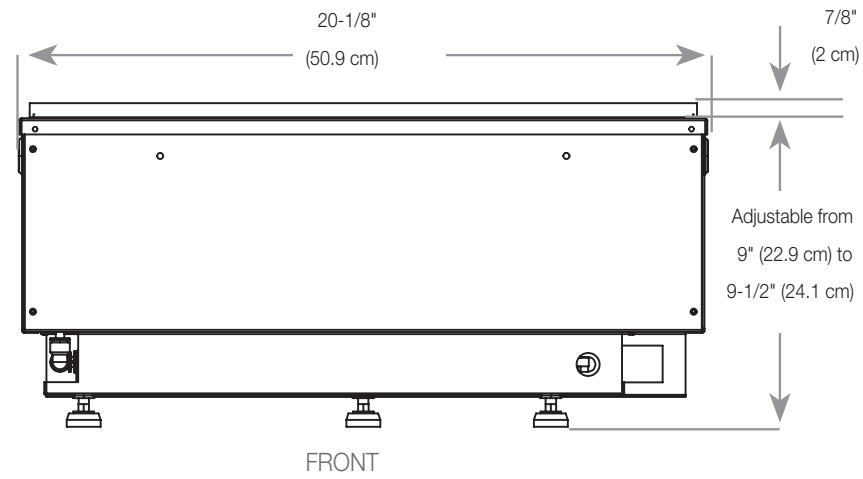

Amantii TRD powered by Dimplex Optimyst

TRD SIGNATURE SERIES

Built-in Electric Cassette

Product Dimensions:

TECHNICAL SPECIFICATIONS		
VOLTS		120V 60Hz
AMPS		12.5
WATTS		1465 W
HEATER	HIGH	1465 watts
	LOW	750 watts
NO HEATER		32.6 watts
LAMPS	TYPE	LED
	WATTS	
	TOTAL WATTS	32 watts
ROTOR MOTOR		1 at 2.9 watts
HEIGHT,WIDTH,DEPTH		38.3" x 38.0" x 20.5"
GLASS VIEWING OPENING		22.0" X 35.3"
GLASS SIZE		22" X 35.3"
SHIPPING SIZE		42 3/10" x 42 1/8" x 25 1/2"
SHIPPING WEIGHT		101.4 lbs
	UNIT	81.6 lbs
GLASS FRONT		Included
PLUG LOCATION		Left Side
CORD LENGTH		76"
APPROX. HEATING AREA		400 sq ft

SERIES	MODEL		REV
SIGNATURE	TRD-38 SIG		1
SCALE 1"=1'-0"	DATE: 10/30/2023	SHEET 1 OF 1	

Amantii TRD powered by Dimplex Optimyst Built-in Electric Cassette

Product Dimensions:

MEDIA TRAY

Amantii TRD powered by Dimplex Optimyst

TRD SIGNATURE SERIES

Built-in Electric Cassette

Product Dimensions:

TECHNICAL SPECIFICATIONS		
VOLTS		120V 60Hz
AMPS		12.5
WATTS		1465 W
HEATER	HIGH	1465 watts
	LOW	750 watts
NO HEATER		32.6 watts
LAMPS	TYPE	LED
	WATTS	
	TOTAL WATTS	32 watts
ROTOR MOTOR		1 at 2.9 watts
HEIGHT,WIDTH,DEPTH		97.2cm x 96.5 x 52.07 cm
GLASS VIEWING OPENING		55.88 X 88.9 cm
GLASS SIZE		55.88 X 88.9 cm
SHIPPING SIZE		107.4 x 106.9 x 64.77 cm
SHIPPING WEIGHT		46 Kgs
	UNIT	37 Kgs
	GLASS FRONT	Included
PLUG LOCATION		Left Side
CORD LENGTH		193 cm
APPROX. HEATING AREA		37 sqm

Amantii

SIGNATURE	MODEL		REV
	TRD-38 SIG		1
SCALE 1:12	DATE: 10/30/2023	SHEET 1 OF 1	

Amantii TRD powered by Dimplex Optimyst Built-in Electric Cassette

Product Dimensions:

MEDIA TRAY