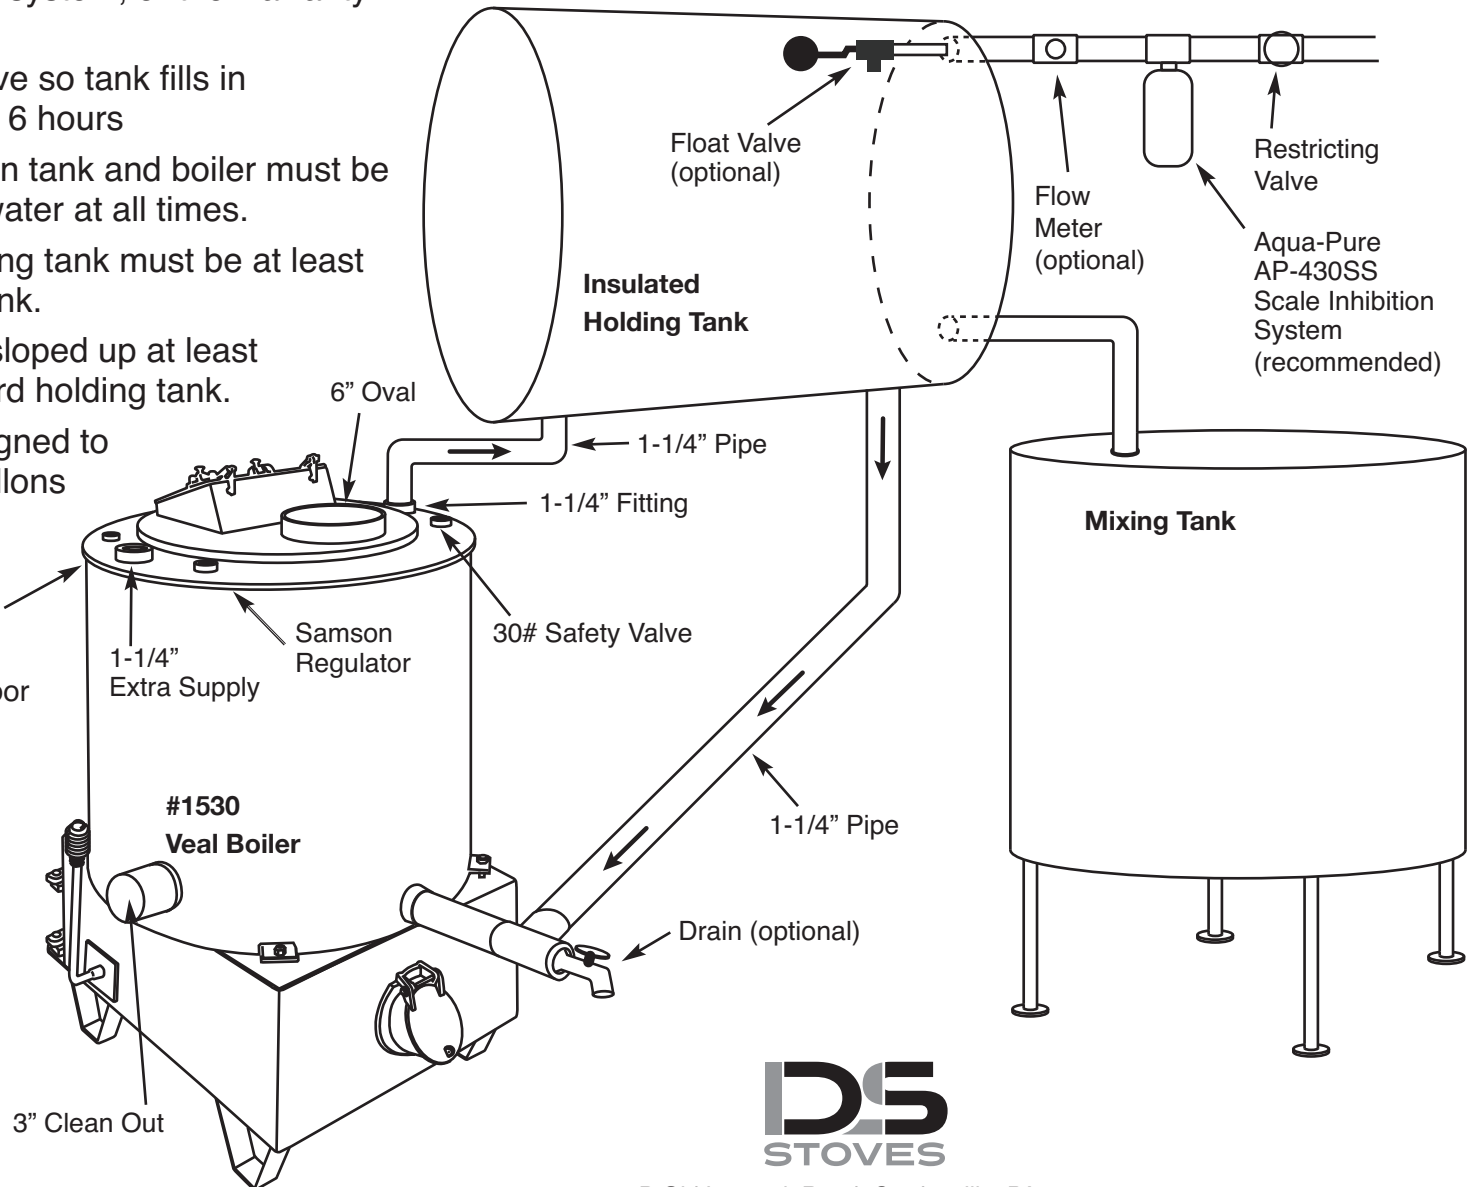

# WARNING!

If not set up like shown in drawing all warranties will be void.

- If you have high calcium water you need some type of filter system, or the warranty could be void.
- Set restricting valve so tank fills in approximately 4 – 6 hours
- Both lines between tank and boiler must be submerged with water at all times.
- Line going to mixing tank must be at least 6" off bottom of tank.
- All lines must be sloped up at least 1/2" per foot toward holding tank.
- This boiler is designed to heat up to 500 gallons of water in 8 – 12 hours.

## NOTE:

Do not open bottom door to fire boiler, this will overheat boiler which can stress steel and eventually crack.

## Clearance to Combustibles

- Side 18"
- Back 18"
- Front 48"
- Single Wall to Stove Pipe 18"
- Ceiling 36"

**DS**  
STOVES

238-B Old Leacock Road, Gordonville, PA 17529  
717-768-3853

DSWarning SetUp 04232018