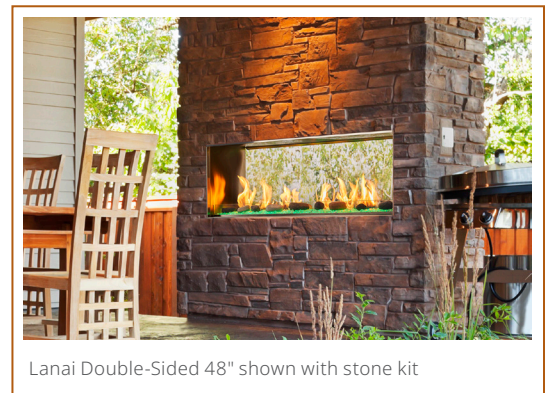

Lanai Double-Sided 48" shown with stone kit

Safety Screen

Wall Control