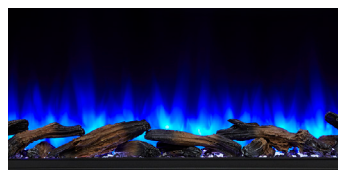

Driftwood logs