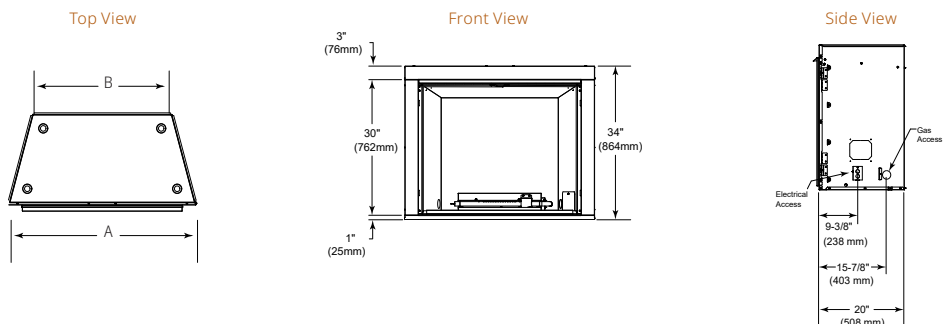

COURTYARD

Model	Front Width A		Back Width B		Height		Depth		Viewing Area	BTU/hr Input
	Unit	Framing	Unit	Framing	Unit	Framing	Unit	Framing		
Courtyard 36"	36" [914]	42-1/2" [1080]	31-1/4" [794]	42-1/2" [1080]	34" [864]	34-1/4" [870]	20" [508]	20-1/4" [514]	36" x 30" [914 x 762]	55,000
Courtyard 42"	42" [1067]	48-1/2" [1232]	37-1/4" [946]	48-1/2" [1232]	34" [864]	34-1/4" [870]	20" [508]	20-1/4" [514]	42" x 30" [1067 x 762]	55,000