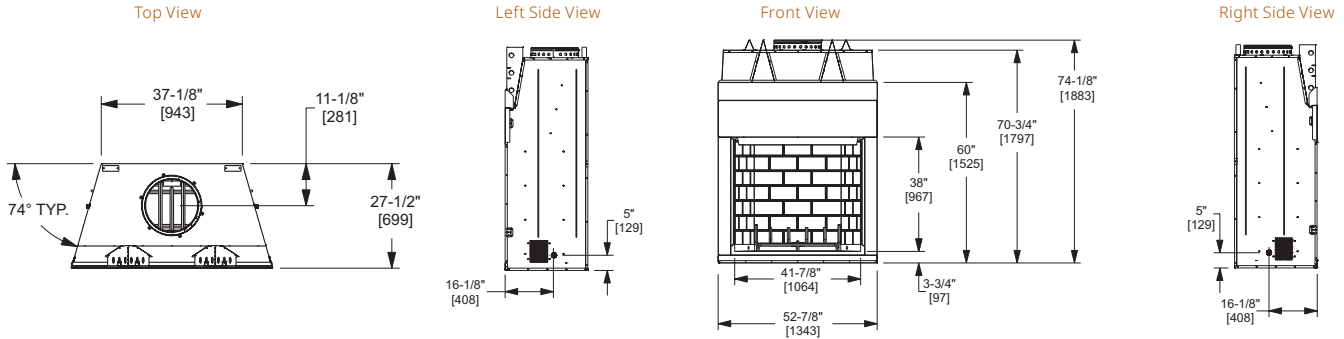

Drawings to the right represent the 36" and 42" combined.

Top View

Front View

Right Side View

Model	Cottagewood-36"	Cottagewood-42"
A	44-1/2" [1130]	50-1/2" [1283]
B	28-5/8" [727]	34-1/2" [876]
C	36" [914]	42" [1067]

CASTLEWOOD

Model	Front Width		Back Width		Height		Depth		Viewing Area
	Unit	Framing	Unit	Framing	Unit	Framing	Unit	Framing	
Castlewood-42"	52-7/8" [1343]	53-7/8" [1368]	37-1/8" [943]	40-1/8" [1019]	74-1/8" [1883]	74-1/2" [1892]	27-1/2" [699]	28-1/2" [724]	41-7/8" x 38" [1063 x 965]