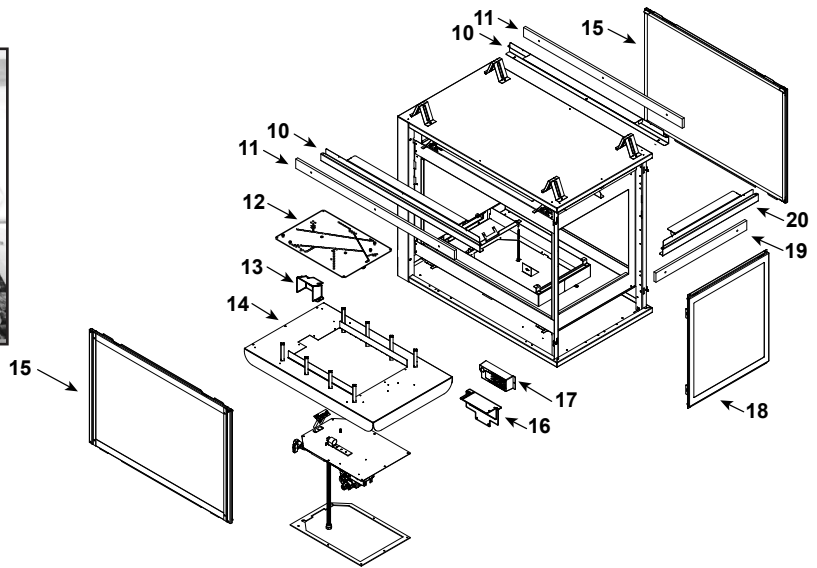

Pearl 36" Peninsula Gas Fireplace - DV

Log Assembly

IMPORTANT: THIS IS DATED INFORMATION. Parts must be ordered from a dealer or distributor. **Hearth and Home Technologies does not sell directly to consumers.** Provide model number and serial number when requesting service parts from your dealer or distributor.

Stocked at Depot

ITEM	DESCRIPTION	COMMENTS	PART NUMBER	
	Log Set Assembly		LOGS36MS	Y
1	Log 1		SRV2478-701	
2	Log 2		SRV2478-702	
3	Log 3		SRV2478-703	
4	Log 4		SRV2478-706	
5	Log 5		SRV2478-705	
6	Log 6		SRV2478-704	
7	Log 7		SRV2478-707	
8	Log 8		SRV2478-708	
9	Log 9		SRV2272-709	
10	Sheetrock Ledge (side)	Qty 2 req	2130-118	
11	Non-Comb, Long	Qty 2 req	2130-199	
12	Burner NG, Propane		2478-007	Y
13	Pilot Shield		2128-124	
14	Base Pan/Grate Assembly		2478-005	
15	Glass Door Assembly (Side)	Qty 2 req	GLA-6TROC	Y
16	Junction Box bracket		2128-128	
17	Junction Box		SRV4021-013	Y
18	Glass Door Assembly (End)		GLA-2130	Y
19	Non- Comb, Short		2130-197	
20	Sheetrock Ledge (End)		2130-126	
	Refractory Panel		2128-116	
	Surround Overlay (contains overlay for top, bottom and sides)		SRV2130-FACE	