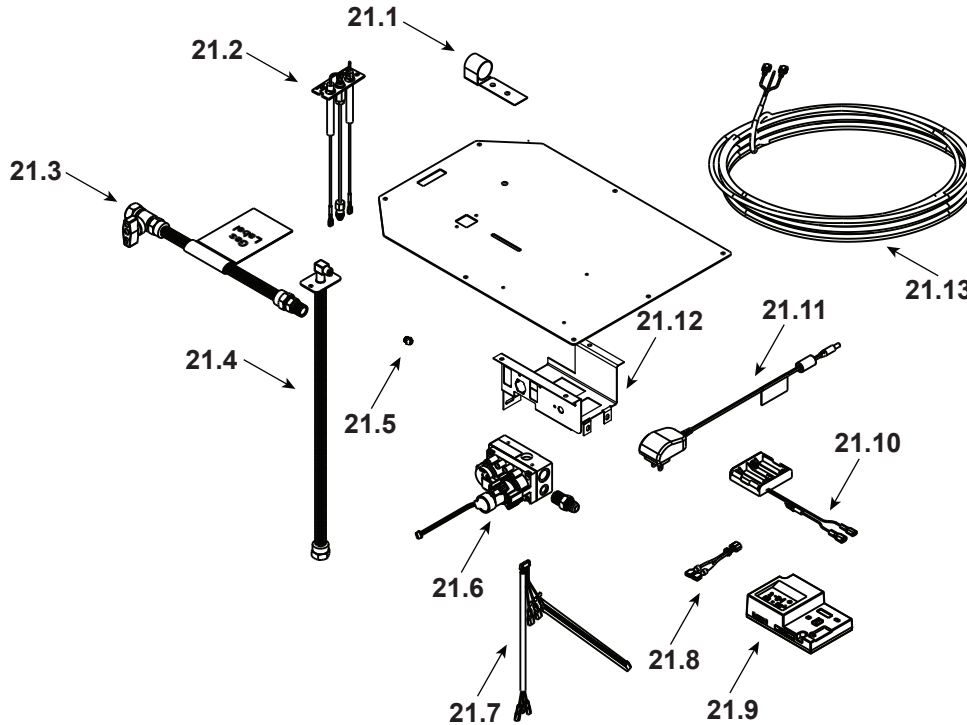

#21 Valve Assembly

IMPORTANT: THIS IS DATED INFORMATION. Parts must be ordered from a dealer or distributor. **Hearth and Home Technologies does not sell directly to consumers.** Provide model number and serial number when requesting service parts from your dealer or distributor.

Stocked at Depot

ITEM	DESCRIPTION	COMMENTS	PART NUMBER	Stocked at Depot
21.1	Shutter Bracket Assembly		2118-121	Y
21.2	Pilot Assembly NG		2478-012	Y
	Pilot Assembly Propane	Convert 2478-012 with SRV593-527		
21.3	Flex Ball Valve Assembly		SRV302-320	Y
21.4	Flexible Gas Connector		530-302A	Y
21.5	Orifice NG (#32C)		SRV582-832	Y
	Orifice Propane (#50C)		582-850	Y
21.6	Valve NG		SRV2166-302	Y
	Valve Propane		2166-303	Y
21.7	Harness, IFT 6 Pin Wiring		SRV2326-132	Y
21.8	Jumper Wire		SRV2187-198	Y
21.9	Module, IFT Control		SRV2326-130	Y
21.10	Battery Holder 4AA, IFT		SRV2326-134	Y
21.11	Transformer, 6 Volt Wall		SRV2326-131	Y
21.12	Valve, Bracket		2118-104	
21.13	Thermostat Wire Assembly, Male/Male		SRV2118-170	Y

Additional service part numbers appear on following page.