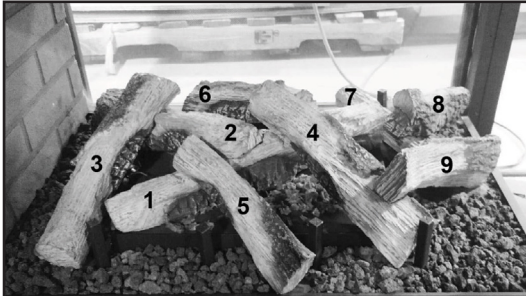

Pearl 36" Peninsula Gas Fireplace - DV

Log Assembly

IMPORTANT: THIS IS DATED INFORMATION. Parts must be ordered from a dealer or distributor. **Hearth and Home Technologies does not sell directly to consumers.** Provide model number and serial number when requesting service parts from your dealer or distributor.

Stocked at Depot

ITEM	DESCRIPTION	COMMENTS	PART NUMBER	
	Log Set Assembly		LOGS36MS	Y
1	Log 1		SRV2478-701	
2	Log 2		SRV2478-702	
3	Log 3		SRV2478-703	
4	Log 4		SRV2478-706	
5	Log 5		SRV2478-705	
6	Log 6		SRV2478-704	
7	Log 7		SRV2478-707	
8	Log 8		SRV2478-708	
9	Log 9		SRV2272-709	
10	Sheetrock Ledge (side)	Qty 2 req	2130-118	
11	Non-Comb, Long	Qty 2 req	2130-199	
12	Burner NG, Propane		2478-007	Y
13	Pilot Shield		2128-124	
14	Base Pan/Grate Assembly		2478-005	
15	Glass Door Assembly (Side)	Qty 2 req	GLA-6TROC	Y
16	Junction Box bracket		2128-128	
17	Junction Box		SRV4021-013	Y
18	Glass Door Assembly (End)		GLA-2130	Y
19	Non- Comb, Short		2130-197	
20	Sheetrock Ledge (End)		2130-126	
	Refractory Panel		2128-116	
	Surround Overlay (contains overlay for top, bottom and sides)		SRV2130-FACE	