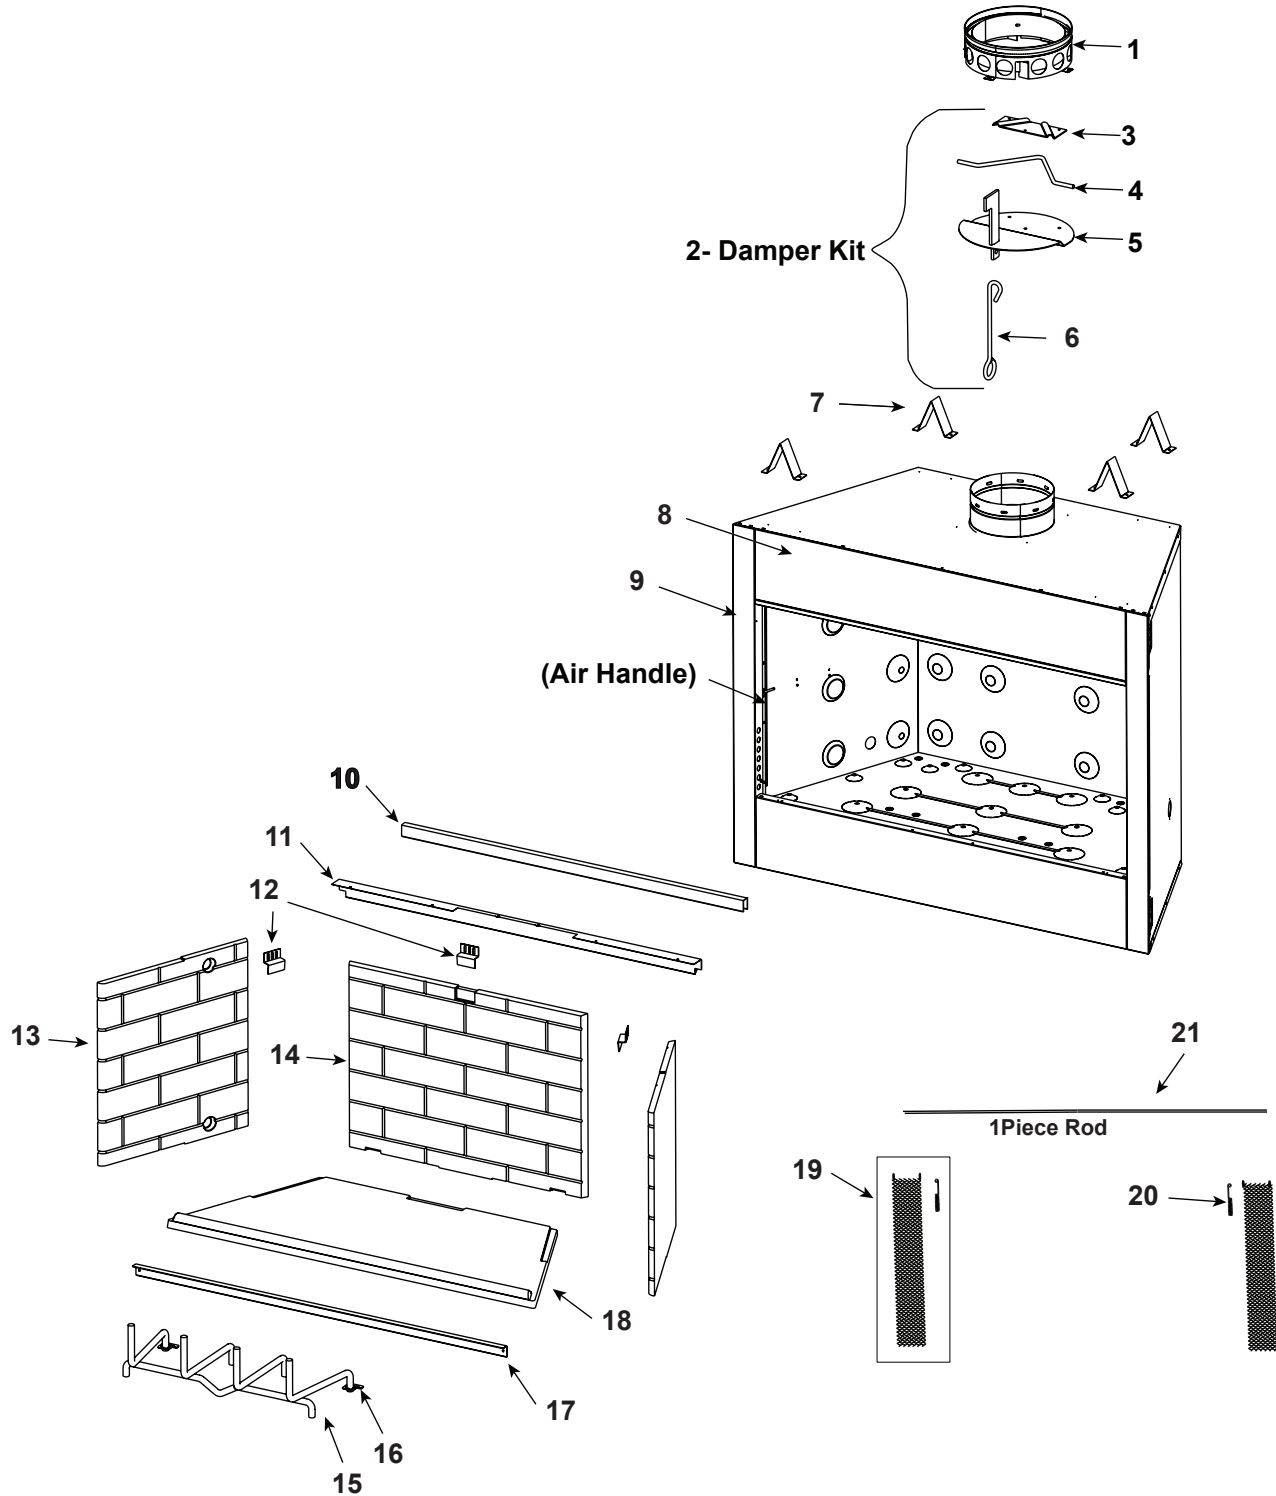

Service Parts

Royalton Woodburning Fireplace

BE42

Beginning Manufacturing Date: N/A
Ending Manufacturing Date: Active

Part number list on following page.

Service Parts

BE42

Beginning Manufacturing Date: N/A
Ending Manufacturing Date: Active

ITEM	DESCRIPTION	COMMENTS	PART NUMBER
1	Starter Section Assembly		SRV22069
2	Damper Kit Repair		SRV4044-029
3	**Damper Weight		SRV19785
4	Damper Rod		SRV28900
5	Damper Blade Assembly		SRV4044-030
6	Damper Control		SRV4044-152
	**If damper rod is in place and needs the damper blade order damper weight (SRV19785), screws (12460/40) & damper blade (SRV11835)		
	**Screws	Pkg of 40	12460/40
7	Top Standoff	Qty 4 req	SRV4044-111
8	Front Face (Top or Bottom)		SRV4044-105BK
9	Column (Right or Left)		SRV4044-104BK
10	Door Track (used for upper)		SRV15427BK
11	Smoke Shield		SRV4044-120BK
12	Refractory Retainer	Qty 3 req	SRV11847
13	Side Refractory	Qty 2 req	SRV4044-220
14	Back Refractory		SRV4044-224
15	Grate		GR40
16	Grate Retainer	Qty 2 req	SRV4044-170
17	Hearth Retainer		SRV4044-109BK
18	Hearth Refractory		SRV4044-223
19	Firescreen Assembly	Qty 2 req	SRV4044-027
20	Firescreen Handle	1 ea	SRV10002
21	Firescreen Rod	1 piece	SRV4044-172
	Door Pivot Clip	Qty 2 req	SRV31527
	Extended Smoke Shield Kit		SRV4044-180BK
			SRV4044-180TB
	Nailing Flange	Qty 4 req	SRV4044-161
	Smoke Baffle	Qty 2 req	SRV4044-116
	Strip Protector		SRV18320
	Installation Manual		4044-197
	Owner's Manual		4044-198
	Touch-Up Paint		71479