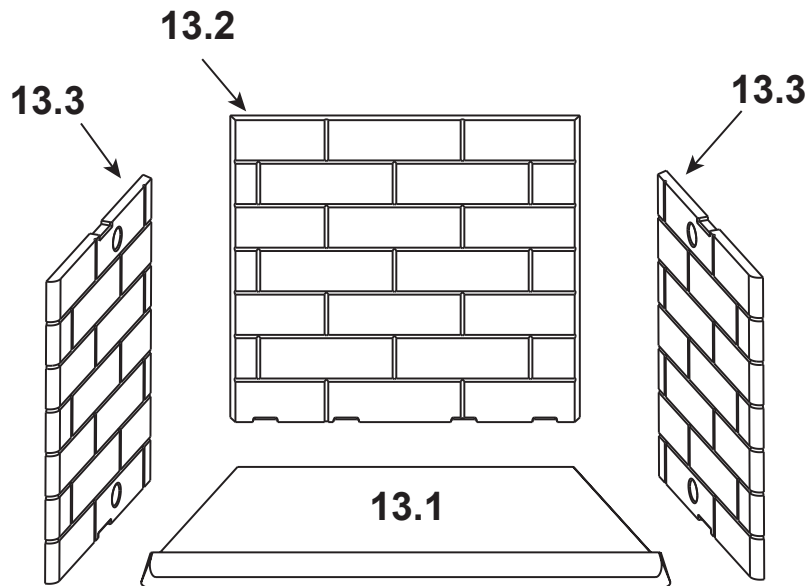

IMPORTANT: THIS IS DATED INFORMATION. Parts must be ordered from a dealer or distributor. **Hearth and Home Technologies does not sell directly to consumers.** Provide model number and serial number when requesting service parts from your dealer or distributor.

ITEM	DESCRIPTION	COMMENTS	PART NUMBER
	Hang Down Damper Kit	Order for rod replacement	30528
	Damper Weight	Order when rod is not being replaced	SRV19785
	Damper Blade		30558
	Door Pivot Clip	Qty 2 req.	SRV31527
	Firescreen Assembly	Qty 2 req.	29246
	Firescreen Handle	Qty 2 req.	SRV10002
	Firescreen Rod	Qty 2 req.	SRV4010-102
	Junction Box		21878
12	Nailing Flange	Qty 4 req.	31190
	Refractory Retainer	Qty 3 req.	SRV11847
	Smoke Baffle (Right)		35329
	Smoke Baffle (Left)		35330
	Strip Protector	Qty 2 req.	SRV18320
	Upper Door Track		SRV15427BK
	Installation Manual		4010-262
	Owner's Manual		4010-263
	Touch-Up Paint		71479

#13 Refractory Assembly

13.1	Hearth Refractory		SRV28391
13.2	Back Refractory		SRV28394
13.3	Side Refractory		SRV28393