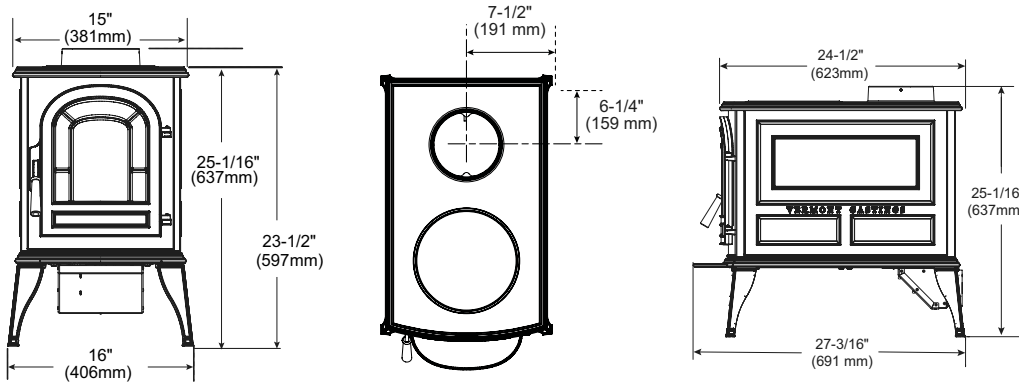

Specifications

6" single or double wall pipe	CLEARANCES TO COMBUSTIBLES		
	A	B	C
Single wall pipe	14" (356 mm)	8" (203 mm)	6" (152mm)
Double wall pipe	14" (356 mm)	3" (76 mm)	3" (76 mm)

Standard floor protection: 25-1/2" x 39-7/16" minimum. See manual for corner floor protection sizes and diagrams, for single and double wall pipe. Refer to manual for complete list of clearances prior to installation.