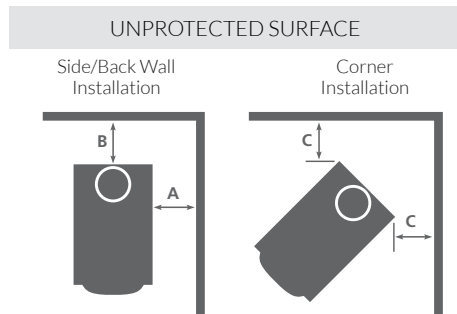

North-south orientation for easy loading

Top plate cooking surface for the stove top chef

Up to 10 hours of burn time from each load of wood

Continuous Combustion Control™ (C3) Technology

Our exclusive C3 technology is tuned to provide optimal burn throughout the life of your fire. From startup to last coals, C3 technology manages all the give-and-take for you, automatically adjusting and delivering just the right amount of air to optimize efficiency and heat output. This heat activated technology requires no electricity or manual air controls. The result – the most consistent, easiest burn you will experience.

Specifications

6" single or double wall pipe	CLEARANCES TO COMBUSTIBLES		
	A	B	C
Single wall pipe	14" (356 mm)	8" (203 mm)	6" (152mm)
Double wall pipe	14" (356 mm)	3" (76 mm)	3" (76 mm)

Standard floor protection: 25-1/2" x 39-7/16" minimum. See manual for corner floor protection sizes and diagrams, for single and double wall pipe. Refer to manual for complete list of clearances prior to installation.