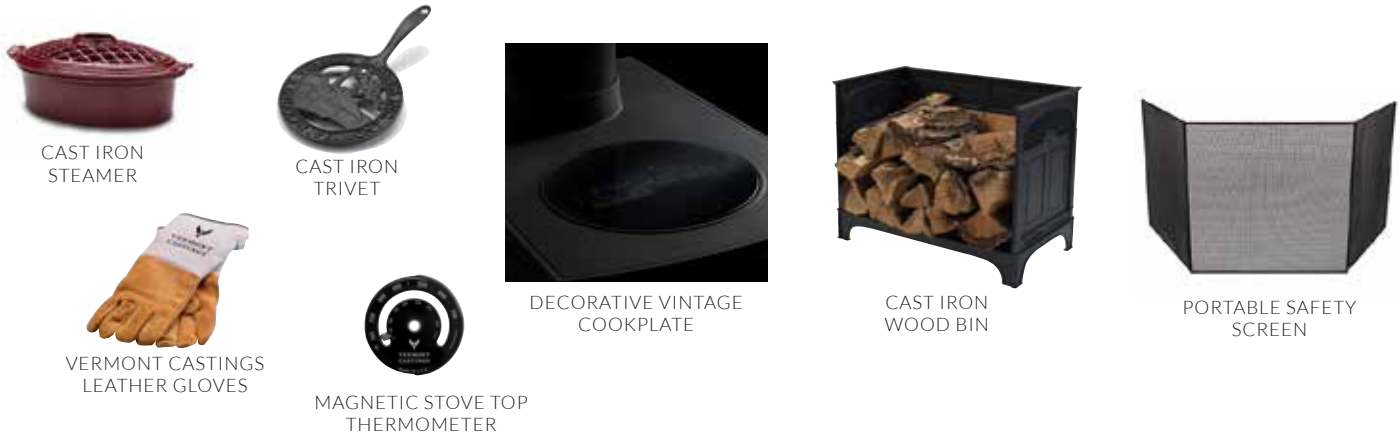

Options & Accessories

Vermont Castings offers a variety of accessories to complement the Intrepid FlexBurn. Scan the QR code below to explore.